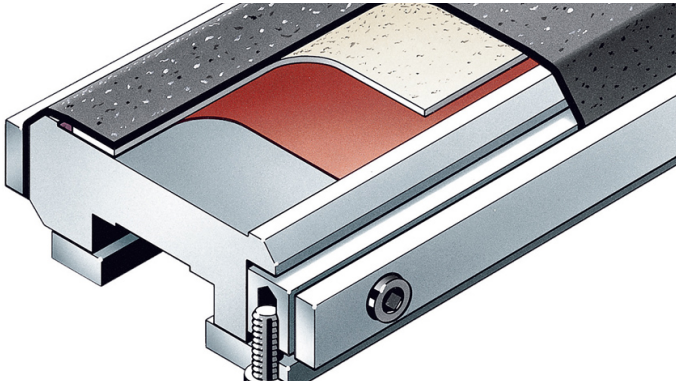

**9063 siafelt**

► For demanding applications in the prefabricated slab industry

### Product profile

Backing: Felt, 100% new wool

### Applications

- Damping of the sanding pressure between graphite cloth and abrasive plate